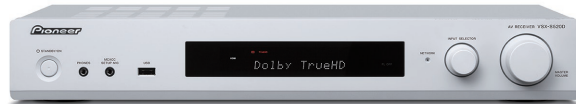

VSX-S520D(B)

VSX-S520D(S)

VSX-S520D(W)

Bringing quality sound and the latest features in a slim and stylish design, thanks to the highly-efficient Class D amplifier. Enjoy spectacular images with Ultra HD (4K/60p/4:4:4) upscaling/pass-through, play Hi-Res Audio via USB/network, listen to internet radio and various streaming services, or stream music with FlareConnect™, Chromecast built-in and DTS Play-Fi®. Combine with Pioneer's BDP-X300 Blu-ray Disc player and create a full-scale home cinema with a compact setup.

AMPLIFICATION

- › Channels: 6
- › Amplification Type: Class D
- › 80 W/ch (4 ohms, 1 kHz, THD 1.0 %, 1ch Driven)

AUDIO FEATURES

- › Dolby Atmos®*1 for 3.1.2ch/Dolby Surround*1
- › Surround Enhancer*1
- › DTS:X/DTS Neural:X
- › Reflex Optimizer
- › Dolby® TrueHD/Dolby Digital Plus
- › DTS-HD Master Audio/DTS-HD High Resolution Audio/DTS
- › DSD Playback via Network/USB (5.6 MHz/2ch 2.8 MHz/2ch)
- › DSD Disc (SACD) Playback via HDMI (2.8 MHz/5.1ch, 2ch)
- › Digital Core Engine with Cirrus Logic (Quad Core) x1
- › HDMI Audio Return Channel (ARC)
- › MCACC Auto Room Tuning
 - Phase Control
 - Subwoofer EQ (4 Band)
- › Advanced Sound Retriever (2ch)
- › Advanced Surround Modes
 - Classical, Unplugged, Entertainment Show, Drama, Advanced Game, Action, Rock/Pop, Sports, Extended Stereo, Extended Mono, Front Stage Surround, Auto Surround

SPECIFICATIONS

- › Power Requirements: AC 100-240 V, 50/60 Hz
- › Power Consumption/Standby: 60 W/0.38 W
- › Dimensions (W x H x D): 435 x 70 x 325 mm
- › Weight: 4.0 kg

VSX-S520D(B)/MUP

Dolby Atmos for 3.1.2ch with Surround Enhancer