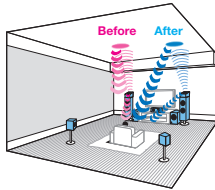

Reflex Optimizer

When using Dolby Atmos-enabled speakers, high directivity sound from the unit reflects off the ceiling, while low directivity sound directly reaches the ears. The different pathways cause a phase shift, making the sound feel uncomfortable. The Reflex Optimizer which uses the Phase Control technology adjusts this shift, and improves the localisation of the sound image by aligning the frequencies with those of the floor speakers, creating the ideal reproduction environment.