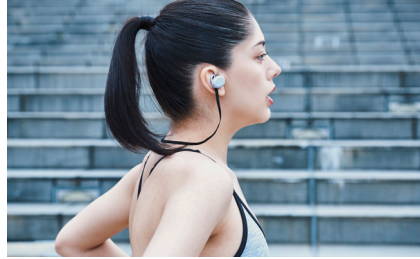

Hear announcements at the touch of a button

Ambient Awareness Mode connects you to the outside world at moments when you need to hear an announcement, such as on public transport. With a tap on the left earphone button, the mic turns on and captures outside sound while audio volume is attenuated so you can hear clearly.

Note: When Ambient Awareness Mode is ON, noise may occur when touching earphones since external sound is collected with built-in mic.

Excellent stability for workouts

Secure ear fins supplied in S/M/L sizes assure a perfect fit for your ear size. The fins fit over the auricle and keep the earphones in place, and are ideal for aerobic exercise. Athletes wanting extra peace of mind can attach the supplied leash to the earphones, preventing loss should one come free.