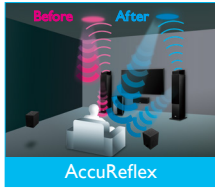

TX-RZ1100 9.2-Channel Network A/V Receiver

A Complete DTS:X® and Dolby Atmos® Experience

Packing 9.2 channels, the TX-RZ1100 unlocks a full 5.2.4-channel Dolby Atmos® and DTS:X experience via four in-ceiling (or up-firing) speakers. Included 11.2 multichannel pre-outs enable 7.2.4-channel layouts (requires stereo amp).

Upximes Standard Surround Formats

DTS Neural:X™ retrieves spatial cues from standard multichannel formats and upmixes for 3D playback that's virtually identical to a native DTS:X source, giving your existing Blu-ray library a new lease on life.

THX®-Certified for Cinema Reference Sound

THX® Select2™ Plus guarantees distortion-free Cinema Reference Volume in your home. Certified products are subjected to the industry's toughest bench-tests to satisfy THX requirements for audio performance.

Onkyo High-Current Digital Amplification

The TX-RZ1100 combines high-current driving architecture with sophisticated digital amplification and filtering technology. Noise-reduction hardware including a custom high-output transformer delivers fast dynamics, thrilling power, and stunningly precise detail resolution. Painstakingly tuned for velvet-smooth and emotionally evocative audio reproduction, Onkyo High-Current Digital is where power meets control.

Cohesive Multidimensional Sound

AccuReflex—part of the AccuEQ room calibration suite—phase-matches Dolby Atmos-enabled and floor-standing speakers for seamless reproduction of object-based sound. AccuEQ optimizes the system to suit your space without affecting front-speaker characteristics for pure stereo listening.

Chromecast built-in*, DTS Play-Fi®, AirPlay, Wi-Fi®, and Bluetooth®