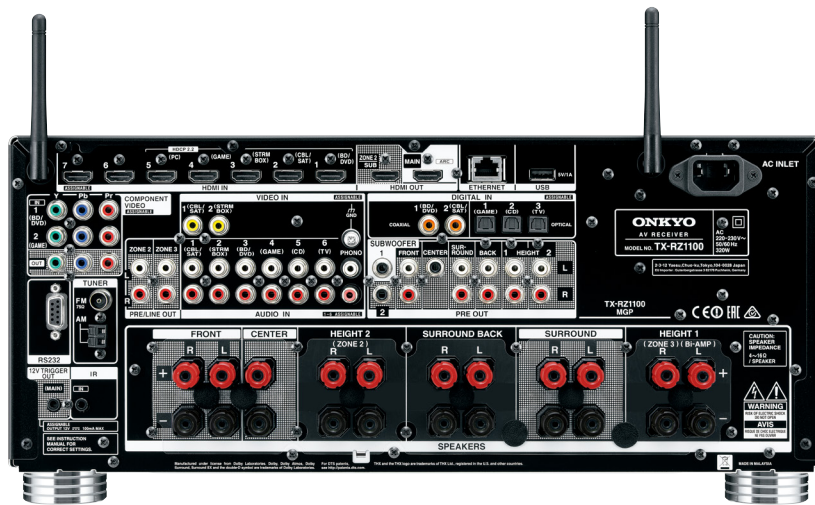

Text on receiver may vary with region.