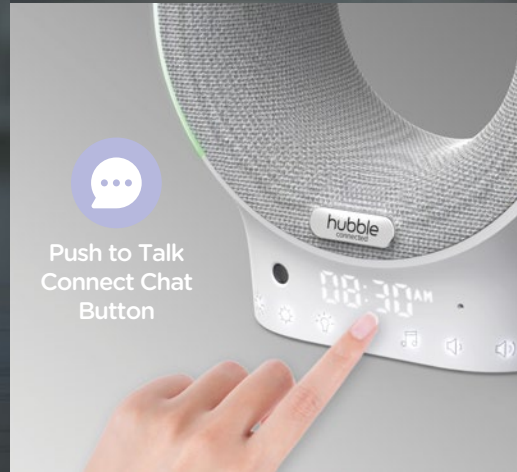

Hubble Eclipse+

Smart, Portable Audio Monitor and Soother with Night Light, Bluetooth Speaker, and Digital Clock

Portable Audio Monitor

Push to Talk Connect Chat Button

Bluetooth Speaker & Soother

Audio Monitor

At Hubble Connected, we've been dreaming and innovating from the start. So, we know a thing or two about beginnings, which is why we're introducing the Roo, a unique prenatal product that connects you to your little one before they're even born. This acoustic, fetal heart rate monitor allows you to listen to your unborn baby's heartbeat from the convenience of your home without having to use any messy gel.

Download the Roo app to get the most out of your device and enjoy a collection of convenient features. The app automatically tracks all readings, creates reports and generates audio recordings that you can quickly share with your loved ones. Roo also comes equipped with breathing exercises and allows you to log kicks, water intake and much more.

We know how excited you are to welcome your baby to the world. With Roo, you can track their journey every step of the way. The Roo. Peace of Mind Starts Here.

Portable
Audio Monitor

Push to Talk
Connect Chat
Button