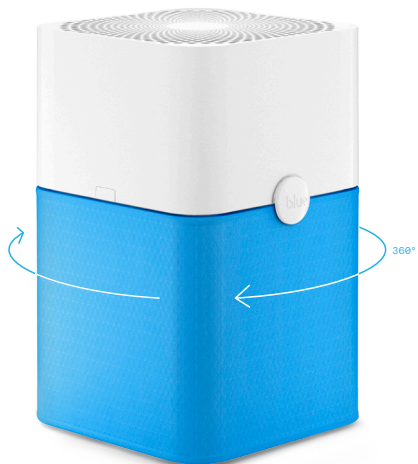

1

2

3

1. Powerful fan that covers 50 m<sup>2</sup> (540 ft<sup>2</sup>).
2. Pre-filter in different colors.
3. Unique 360° air intake for best-in-class performance.
4. Super easy one-button control.

4