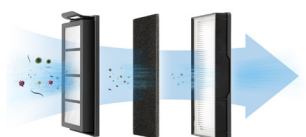

DEEBOT

Features

- Smart Navi™ 2.0
- Max Mode
- High-efficiency filter system
- App Control

Elegant design, innovative technology

Introducing ultimate cleaning performance

Live Smart. Enjoy Life.

DEEBOT 710

If you're looking for a state-of-the-art device to provide the ultimate cleaning performance, the DEEBOT 710 is what you need. Equipped with powerful functions, including Smart Navi™ 2.0 Navigation Technology, the DEEBOT 710 ensures your home is cleaned thoroughly, efficiently and reliably. This handy helper comes with a host of cutting-edge features that will make you quickly forget those annoying days of manual cleaning. Now you can sit back and relax, while your DEEBOT takes cleaning to the next level with its strong suction power for demanding areas as well as its high-efficiency filter for pleasant indoor air.

FEATURES

Smart Navi™ 2.0 Navigation Technology

With its camera and advanced SLAM graphics algorithm, the unique Smart Navi™ 2.0 Navigation Technology enables the DEEBOT 710 to map your entire home while vacuuming. This information is then used to optimize the cleaning of rooms with a systematic cleaning pattern to avoid redoing or missing any areas.

Max Mode

Eliminate any hard-to-clean dirt by activating the Max Mode cleaning function. This doubles the suction power to easily take care of stubborn dirt on both hard floors and carpets.

High-efficiency filter system

Now allergy sufferers can breathe a sigh of relief! With its metal mesh filter, sponge filter and fine particulate air filter, the DEEBOT reduces airborne triggers associated with allergies and asthma.